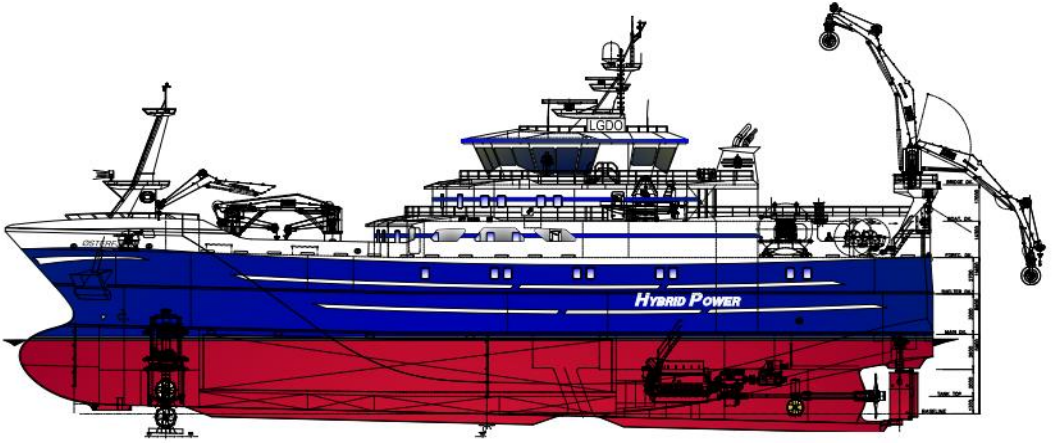

LOGLINER FISHING VESSEL (w/ FACTORY)

Propulsion

:Schottel Controllable Pitch Propeller Type: SCP 077/4 – XG
Schottel Retractable Rudder Propeller Type: SRP 190 RT FP
Schottel Tunnel thruster STT 170 FP

LiftingSystems

: 1pcs knuckle arm deck crane 2 ton 11 mtr
1pcs knuckle arm deck crane 4 ton 12,5 mtr
1pcs foling crane with net roller 5 ton 12 mtr

Accommodation

: Total 23 crews, 19 x 1 man cabin + 2 x 2 man cabin + hospital